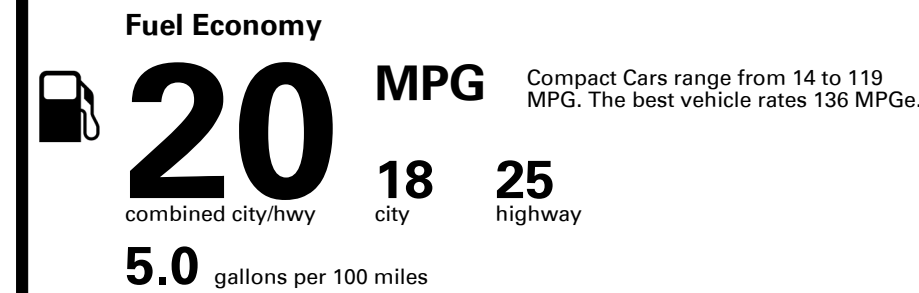

EMISSIONS:
This vehicle is certified to meet emission requirements in all 50 states

TOTAL PRICE: \$53,120.00

EPA DOT Fuel Economy and Environment

Gasoline Vehicle

You spend \$4,250
more in fuel costs over 5 years compared to the average new vehicle.