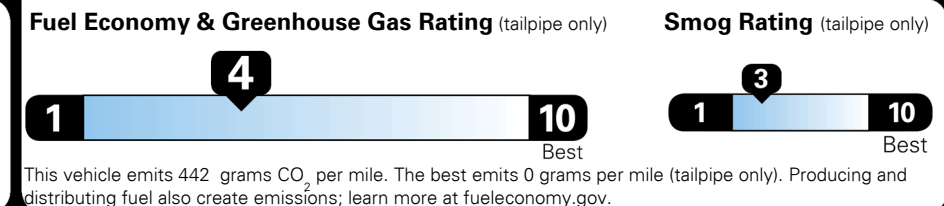

ADDED FEATURES:

- ***Elite Package: $1,750.00**
  - Low Beam Assist
  - Rain-Sensing Wipers
  - Parking Distance Warning
  - Wide Sunroof
  - Wireless Charging Pad
- ***Prestige Package: $2,500.00**
  - Heads-Up Display
  - Surround View Monitor
  - Nappa Leather Seating Surfaces with Luxury Quilting
  - Heated Rear Seats
  - Microfiber Suede Headliner
- ***Sport Package $1,500.00**
  - Electronically Controlled Suspension
  - 19" Sport Alloy Wheels with Michelin PS4 Summer Tires
  - Copper Headlight Bezel Accents
  - Dark Tint Taillight Covers
  - Dark Chrome Grille & Window Trim
  - Black Nappa Leather Seating Surfaces with Sport Quilting
- **Accessories**
  - *Cargo Tray $115.00
  - *First Aid Kit $45.00
  - *Illuminated Door Scuffs $395.00

Inland Freight & Handling : $995.00

SOLD TO: MI703 SHIPPED TO: MI703
GENESIS OF TROY
1814 MAPLELAWN DRIVE
TROY MI 48084

VIN: KMTG34LE8KU014309	ENGINE: G6DPJA053362	EXTERIOR COLOR: HIMALAYAN GRAY	INTERIOR/SEAT COLOR: BLACK W/ GRAY
MODEL: R0442A65	PORT OF ENTRY: PT	TRANSPORT: TRUCK	ACCESSORY WEIGHT: 15 lbs./ 7 kgs.

EMISSIONS:
This vehicle is certified to meet emission requirements in all 50 states

TOTAL PRICE: $53,050.00

EPA DOT Fuel Economy and Environment

Fuel Economy

20 MPG
combined city/hwy

18 MPG
city

25 MPG
highway

5.0 gallons per 100 miles

Compact Cars range from 14 to 119 MPG. The best vehicle rates 136 MPGe.

You spend $4,250
more in fuel costs over 5 years compared to the average new vehicle.

Annual fuel cost $2,250

Actual results will vary for many reasons, including driving conditions and how you drive and maintain your vehicle. The average new vehicle gets 27 MPG and costs $7,000 to fuel over 5 years. Cost estimates are based on 15,000 miles per year at $ 2.55 per gallon. MPGe is miles per gasoline gallon equivalent. Vehicle emissions are a significant cause of climate change and smog.

fueleconomy.gov
Calculate personalized estimates and compare vehicles

GOVERNMENT 5-STAR SAFETY RATINGS

This vehicle has not been rated by the government for overall vehicle score, frontal crash, side crash or rollover risk.

Source: National Highway Traffic Safety Administration (NHTSA).
www.safercar.gov or 1-888-327-4236

Manufacturer's suggested retail price includes manufacturer's recommended pre-delivery service. Gasoline license and title fees state and local taxes and dealer installed options and accessories are not included in the manufacturer's suggested retail price. This label has been affixed to this vehicle by Hyundai Motor America, pursuant to the requirements of 15 U.S.C. 1231 et seq. which prohibits its removal or alteration prior to delivery to the ultimate purchaser.